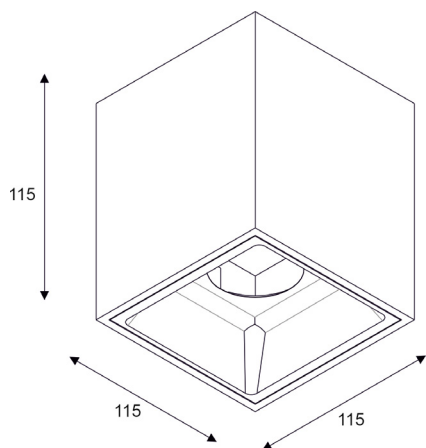

MONO Light

M11 Spotlight

M11

Spotlight

**Material**

Aluminium

Dimensions

H.115mm, W.115mm

Color

Sand black RAL 9005

Sand white RAL 9003

Socket type

Integrated LED

Wattage

20W

Alternative (Upon request)

28-40W, 500mA

CRI

90

Lumens

White 1641 lm

Black 1593 lm

Beam angle

30°