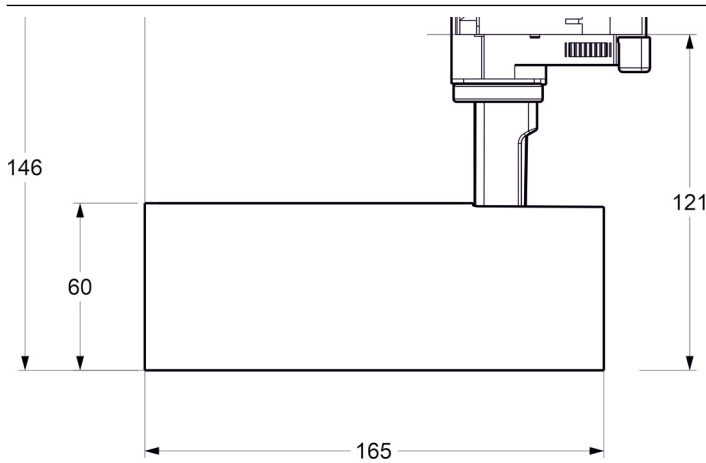

MONO^{Light}

M2

Track light

M2

Track light

**Material**

Aluminium

Dimensions

H.165mm, W.60mm

Color

Sand black RAL 9005

Sand white RAL 9003

Socket type

Integrated LED

Wattage

12W

Alternative (Upon request)

Dali & phase-cut dimming

2700k & 4000k

Beam angle 24° & 38°

IP-rating

IP20

Color temperature

3000 K