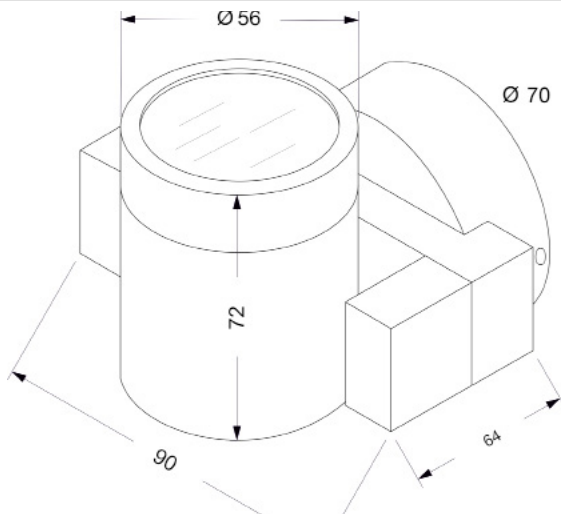

## Wall light

**Material**  
Aluminium  
**Dimensions**  
Ø.90 mm, H.140 mm  
**Color**  
Sand black RAL 9005  
Sand white RAL 9003  
**Socket type**  
GU10 not included  
**Max wattage**  
35W

**IP-rating**  
IP44  
**Dimmable**  
Yes, in combination with  
dimmable light source