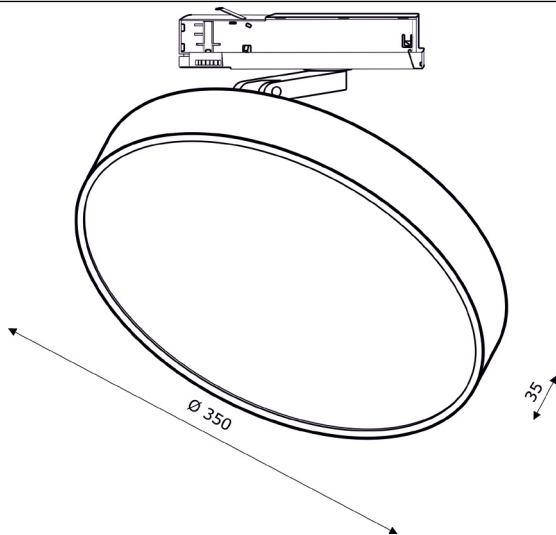

MONO Light

M22 Track light

M22

Track light

Material

Aluminium

Dimensions

H.35mm, W.350mm

Color

Sand black RAL 9005

Sand white RAL 9003

Socket type

Integrated LED

Wattage

28W

IP-rating