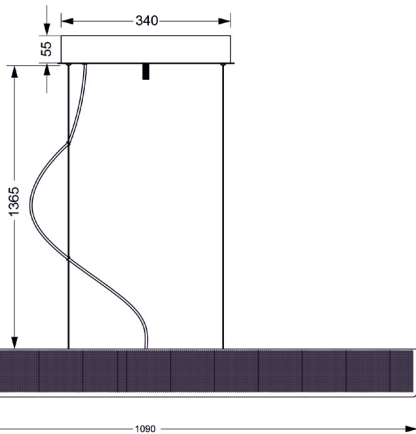

MONO Light

M23 Pendant light

M23

Pendant light

Material

Metal

Dimensions

H.1365mm, W.140, L.1090

Color

Sand black

Brass matt

Socket type

Integrated LED

Wattage

Black, 25W

Brass, 25W

Alternative (Upon request)

Dali

Custom cable lenght

IP-rating

IP20

Color temperature

3000 K

Dimmable