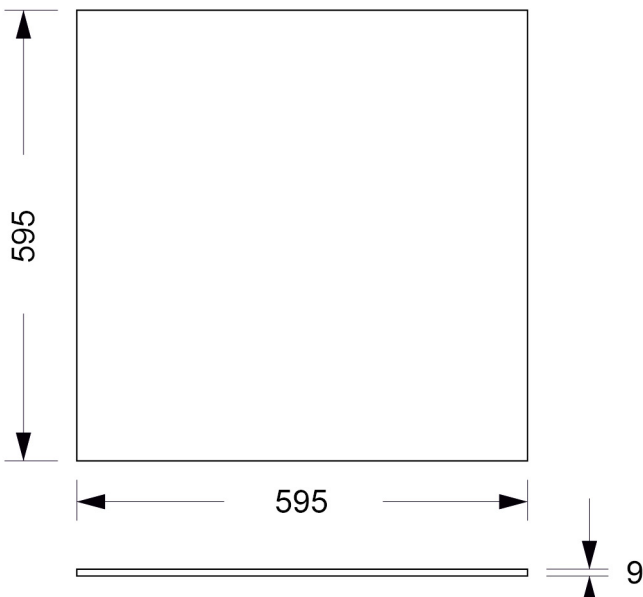

MONO Light

M24 Ceiling light

M24

Ceiling light

Material
Aluminium

Dimensions
H.9mm, W.595mm, L.595mm

Color
White RAL 9016

Socket type
Integrated LED

Wattage
33W

Alternative (Upon request)
Dali & Phase-cut dimming
2700k, 3000k & 6000k
Custom shape

IP-rating
IP21

Color temperature
4000 K

Dimmable
No

Driver
DC 25-42V, 800mA

CRI
80

Lumens
4000 lm