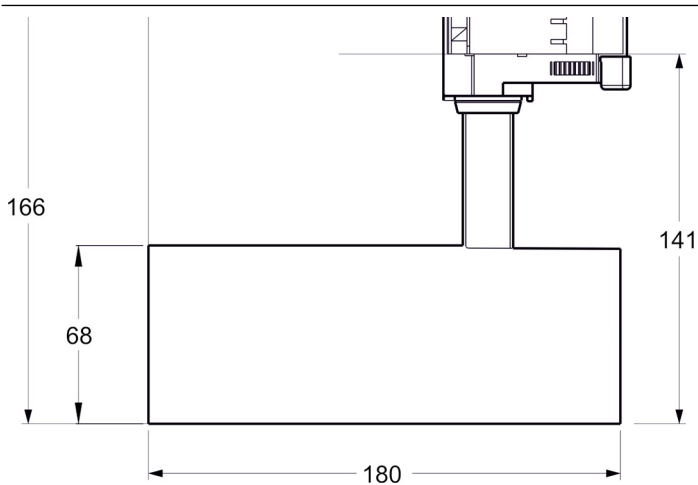

MONO^{Light}

M3

Track light

M3

Track light

**Material**

Aluminium

Dimensions

H.180mm, W.70mm

Color

Sand black RAL 9005

Sand white RAL 9003

Socket type

Integrated LED

Wattage

20W

Alternative (Upon request)

Dali & phase-cut dimming

2700k & 4000k

Beam angle 24° & 38°

Honeycomb louver

IP-rating

IP20

Color temperature

1600

Beam angle

15°

Lifetime (L70B50)

50 000h

Color **Article number**

MO10025-4007

MO10025-5007