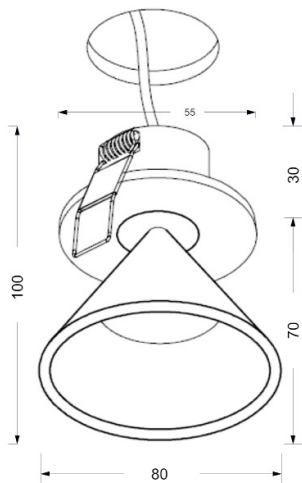

MONO Light

M5 Spotlight

M5

Spotlight

HOLE SIZE: Ø45

Material

Aluminium

Dimensions

Ø.80*70 mm

Installation dimensions

Ø.45*30 mm

Color

Sand black RAL 9005

Socket type

Integrated LED

Wattage

500mA, 5-10V DC, 5W

CRI

90

Lumens

372 lm

Beam angle

25°

Lifetime (L70B50)