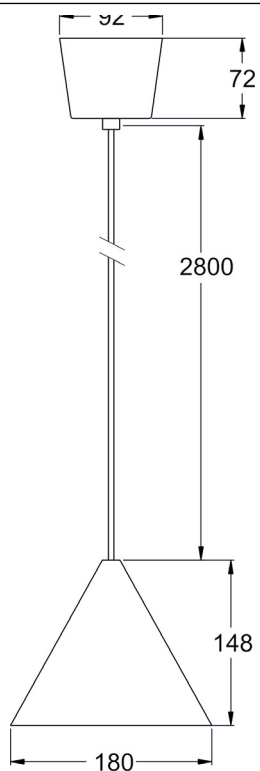

MONO Light

Cone 180

Cone 180

Material
Metal
Dimensions
H.148mm, Ø.180mm
Color
Creme
Socket type
E14 (Bulb not included)

IP class
IP20
Max wattage, energy class
5W
Cable
H.2800mm

Color **Article number**

-  TO10001-5504
-  TO10001-3005
-  TO10001-2501
-  TO10001-0507
-  TO10001-2000