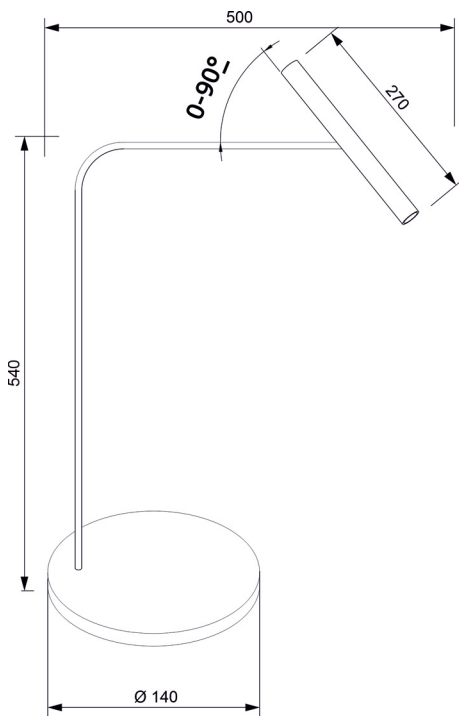

## Desk lamp

**Material**  
Aluminium  
**Dimensions**  
H.500mm, W.200mm, L.540mm  
**Color**  
Sand black RAL 9005  
Sand white RAL 9003  
**Socket type**  
Integrated LED, USB outlet  
**Wattage**  
6W  
**IP-rating**  
IP20