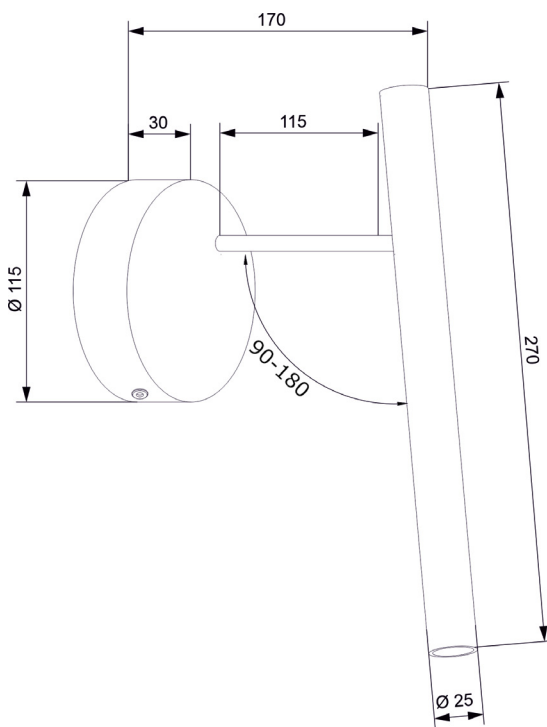

## Wall light

**Material**  
Aluminium

**Dimensions**  
H.270mm, W.115mm, L.171mm

**Color**  
Sand black RAL 9005  
Sand white RAL 9003

**Socket type**  
Integrated LED

**Wattage**  
8W

**IP-rating**  
IP20