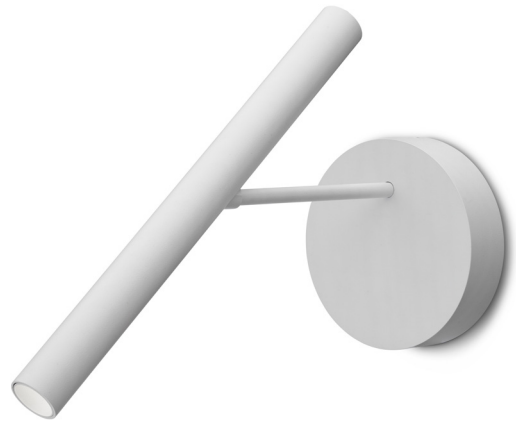

**MONO** Light

**M17** Wall light

# M17

## Wall light

**Material**  
Aluminium

**Dimensions**  
H.270mm, W.115mm, L.171mm

**Color**  
Sand black RAL 9005  
Sand white RAL 9003

**Socket type**  
Integrated LED

**Wattage**  
8W

**IP-rating**  
IP20